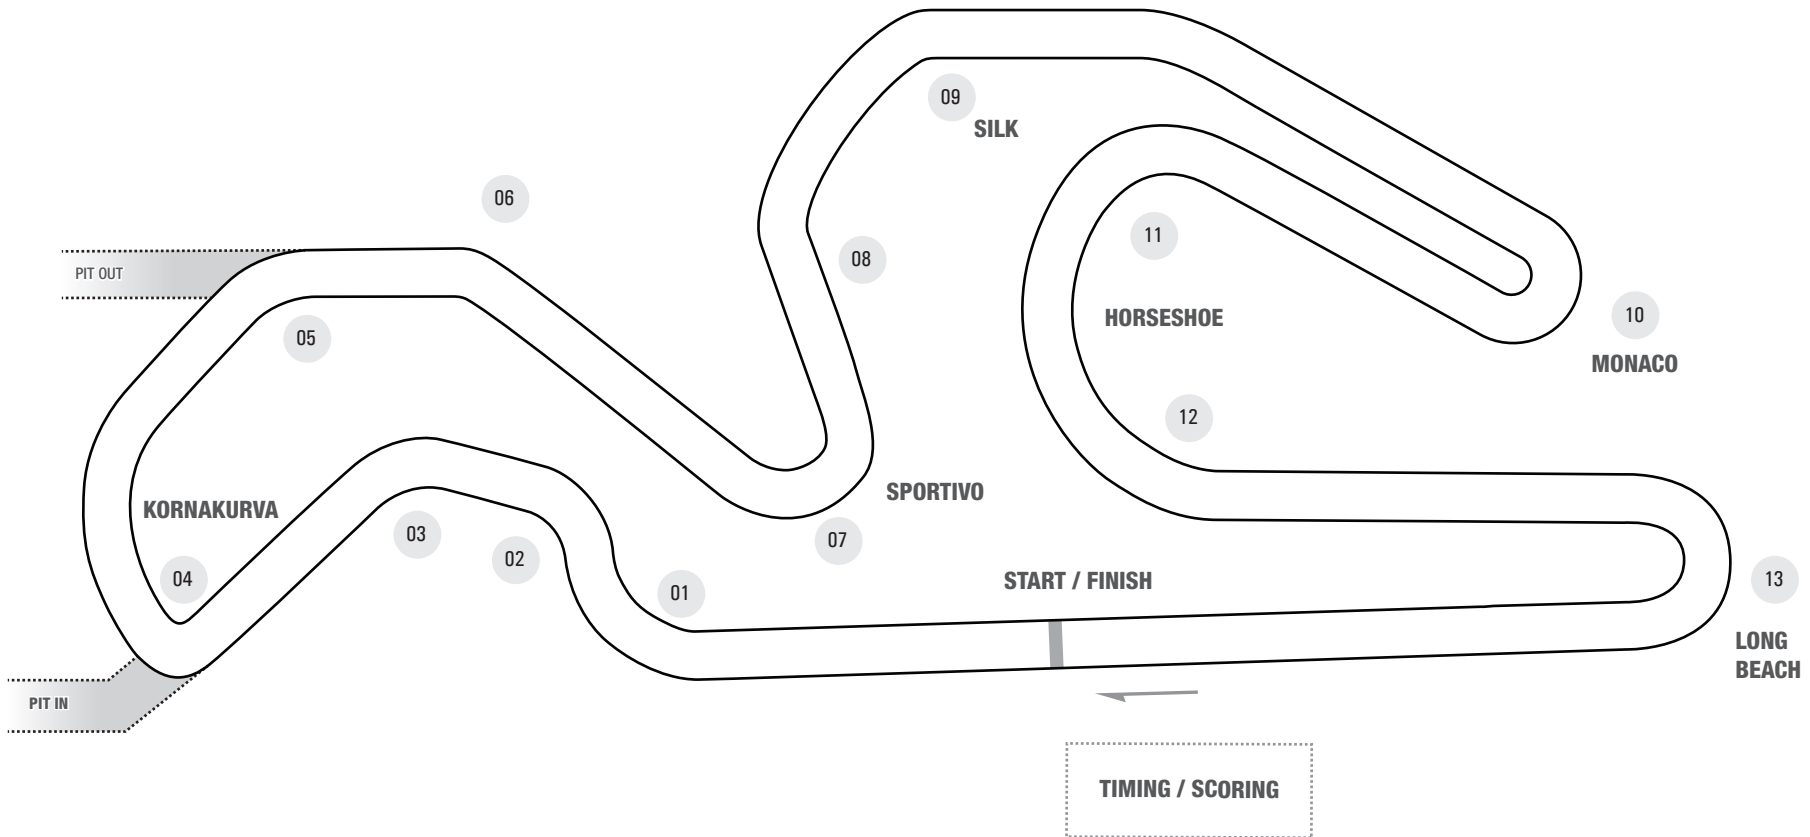

TOTAL LENGTH:	TRACK WIDTH:	COURSE DIRECTION:	TIMING BEACON:
.625 MILES / 1 KM	30 FT. / 9.1 METERS	 CLOCKWISE	DRIVERS' LEFT

**CLASSICO COURSE**

CALSPEED KARTING » 9300 CHERRY AVE. FONTANA, CA 92335 » TEL (951) 506.9363 » [CALSPPEEDKARTING.COM](http://CALSPPEEDKARTING.COM)

.750 MILES / 1.2 KM	30 FT. / 9.1 METERS	 CLOCKWISE	DRIVERS' LEFT
---------------------	---------------------	---	---------------

**NUOVO COURSE**

CALSPEED KARTING » 9300 CHERRY AVE. FONTANA, CA 92335 » TEL (951) 506.9363 » [CALSPPEEDKARTING.COM](http://CALSPPEEDKARTING.COM)

.750 MILES / 1.2 KM	30 FT. / 9.1 METERS	 CLOCKWISE	DRIVERS' LEFT
---------------------	---------------------	---	---------------

**GRANDE COURSE**

CALSPEED KARTING » 9300 CHERRY AVE. FONTANA, CA 92335 » TEL (951) 506.9363 » [CALSPPEEDKARTING.COM](http://CALSPPEEDKARTING.COM)

.750 MILES / 1.2 KM	30 FT. / 9.1 METERS	 CLOCKWISE	DRIVERS' LEFT
---------------------	---------------------	---	---------------

**SPORTIVO COURSE**

CALSPEED KARTING » 9300 CHERRY AVE. FONTANA, CA 92335 » TEL (951) 506.9363 » [CALSPPEEDKARTING.COM](http://CALSPPEEDKARTING.COM)