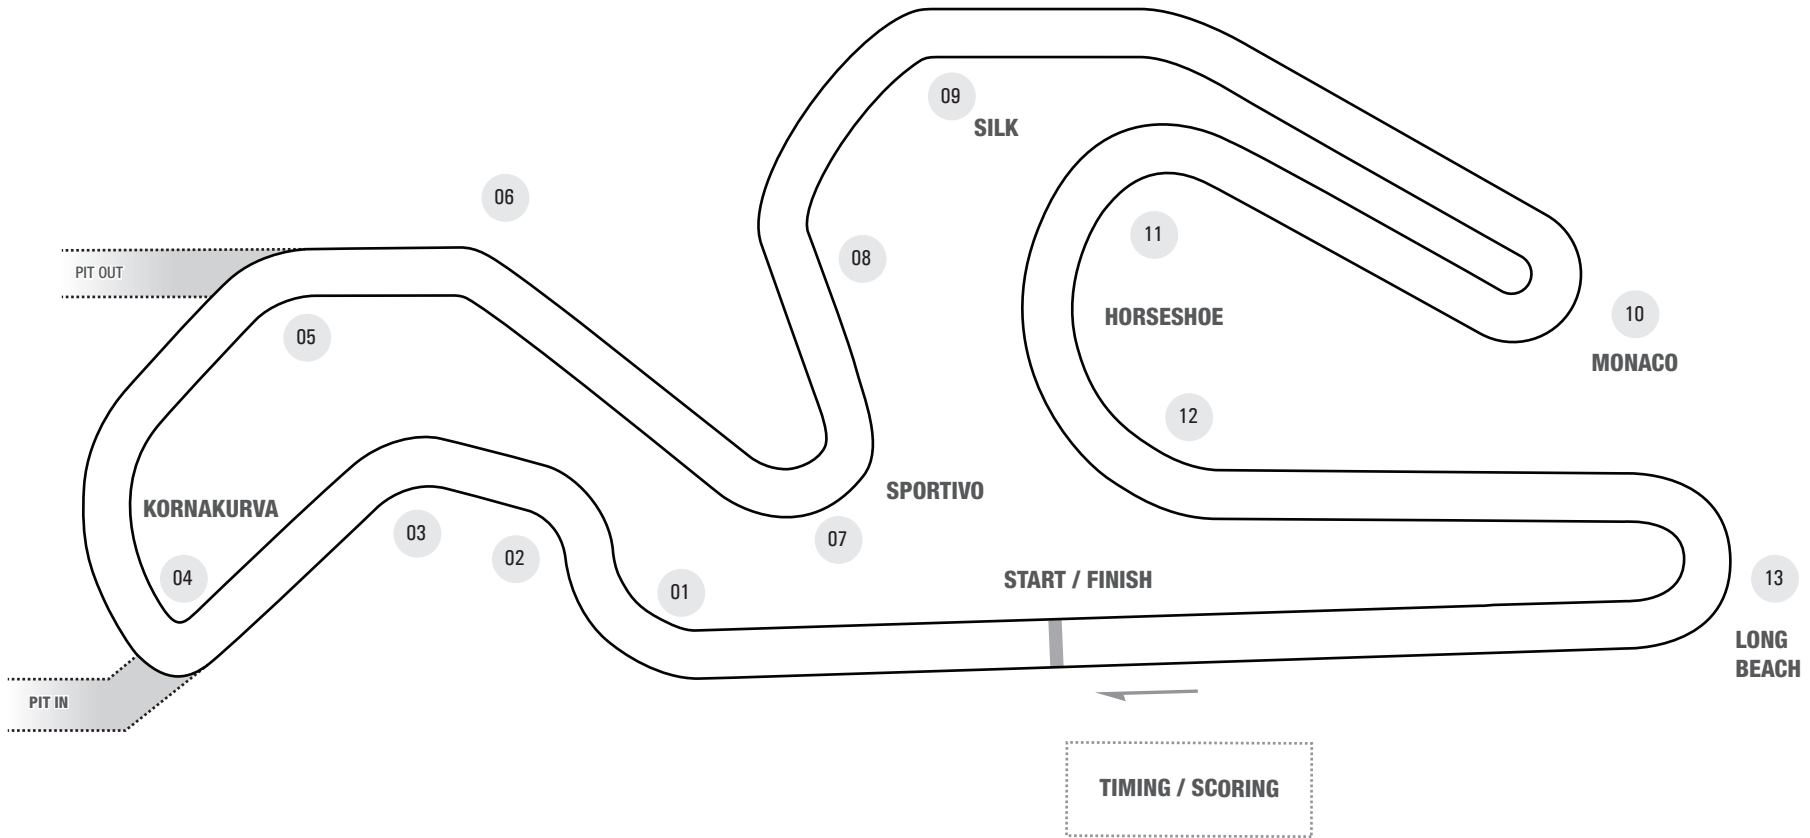

TOTAL LENGTH:	TRACK WIDTH:	COURSE DIRECTION:	TIMING BEACON:
.625 MILES / 1 KM	30 FT. / 9.1 METERS	 CLOCKWISE	DRIVERS' LEFT

**CLASSICO COURSE**

CALSPEED KARTING » 9300 CHERRY AVE. FONTANA, CA 92335 » TEL (951) 506.9363 » [CALSPPEEDKARTING.COM](http://CALSPPEEDKARTING.COM)

.750 MILES / 1.2 KM	30 FT. / 9.1 METERS	 CLOCKWISE	DRIVERS' LEFT
---------------------	---------------------	---	---------------

**NUOVO COURSE**

CALSPEED KARTING » 9300 CHERRY AVE. FONTANA, CA 92335 » TEL (951) 506.9363 » [CALSPPEEDKARTING.COM](http://CALSPPEEDKARTING.COM)

.750 MILES / 1.2 KM	30 FT. / 9.1 METERS	 CLOCKWISE	DRIVERS' LEFT
---------------------	---------------------	---	---------------

**GRANDE COURSE**

CALSPEED KARTING » 9300 CHERRY AVE. FONTANA, CA 92335 » TEL (951) 506.9363 » [CALSPPEEDKARTING.COM](http://CALSPPEEDKARTING.COM)

.750 MILES / 1.2 KM	30 FT. / 9.1 METERS	 CLOCKWISE	DRIVERS' LEFT
---------------------	---------------------	---	---------------

**SPORTIVO COURSE**

CALSPEED KARTING » 9300 CHERRY AVE. FONTANA, CA 92335 » TEL (951) 506.9363 » [CALSPPEEDKARTING.COM](http://CALSPPEEDKARTING.COM)