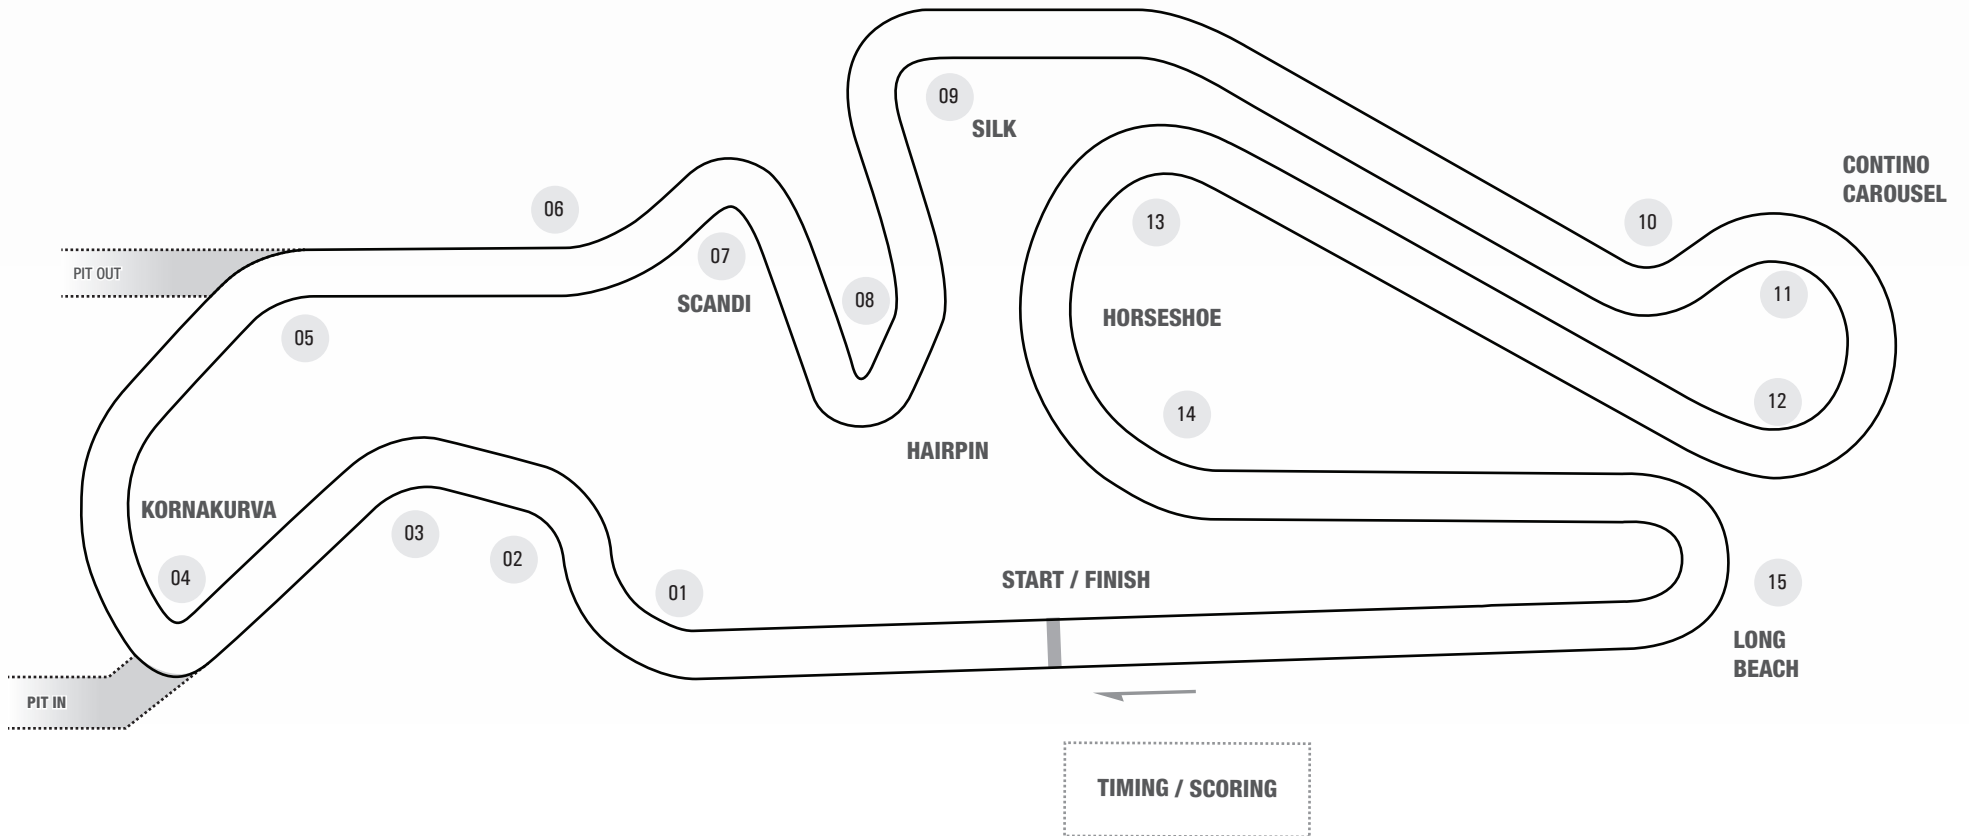

TOTAL LENGTH:	TRACK WIDTH:	COURSE DIRECTION:	TIMING BEACON:
.625 MILES / 1 KM	30 FT. / 9.1 METERS	 CLOCKWISE	DRIVERS' LEFT

**CLASSICO COURSE**

CALSPEED KARTING » 9300 CHERRY AVE. FONTANA, CA 92335 » TEL (951) 506.9363 » [CALSPPEEDKARTING.COM](http://CALSPPEEDKARTING.COM)

.750 MILES / 1.2 KM	30 FT. / 9.1 METERS	 CLOCKWISE	DRIVERS' LEFT
---------------------	---------------------	---	---------------

**NUOVO COURSE**

CALSPEED KARTING » 9300 CHERRY AVE. FONTANA, CA 92335 » TEL (951) 506.9363 » [CALSPPEEDKARTING.COM](http://CALSPPEEDKARTING.COM)

.750 MILES / 1.2 KM	30 FT. / 9.1 METERS	 CLOCKWISE	DRIVERS' LEFT
---------------------	---------------------	---	---------------

**GRANDE COURSE**

CALSPEED KARTING » 9300 CHERRY AVE. FONTANA, CA 92335 » TEL (951) 506.9363 » [CALSPPEEDKARTING.COM](http://CALSPPEEDKARTING.COM)

.750 MILES / 1.2 KM	30 FT. / 9.1 METERS	 CLOCKWISE	DRIVERS' LEFT
---------------------	---------------------	---	---------------

**SPORTIVO COURSE**

CALSPEED KARTING » 9300 CHERRY AVE. FONTANA, CA 92335 » TEL (951) 506.9363 » [CALSPPEEDKARTING.COM](http://CALSPPEEDKARTING.COM)