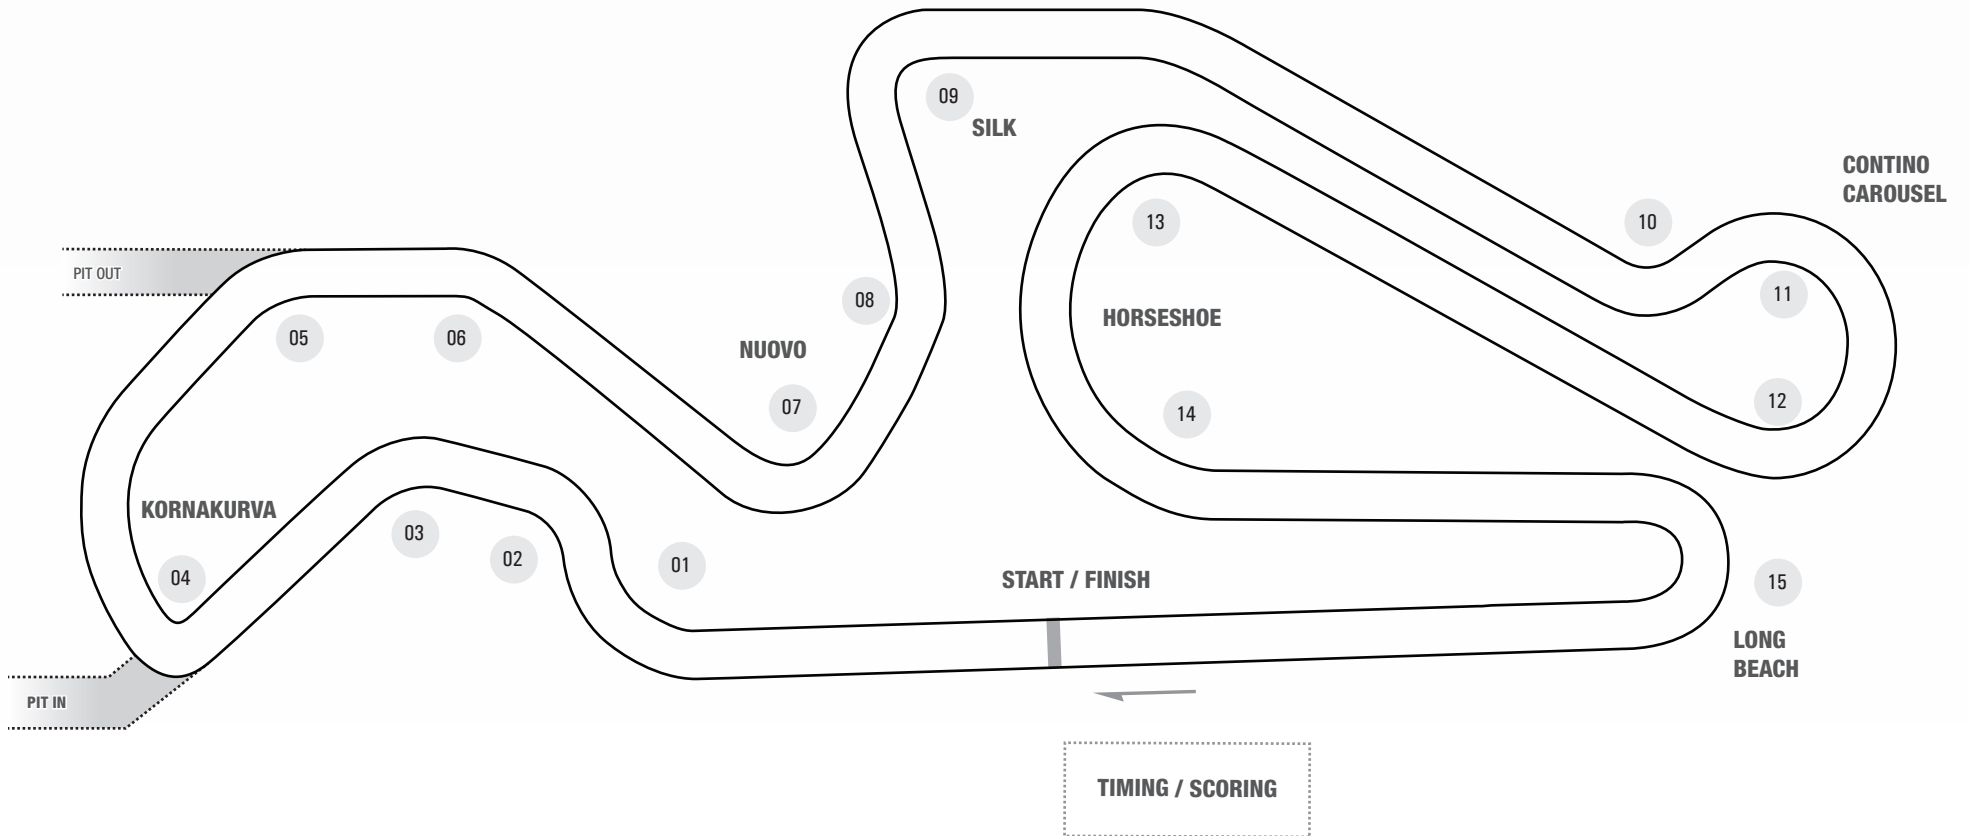

TOTAL LENGTH:	TRACK WIDTH:	COURSE DIRECTION:	TIMING BEACON:
.625 MILES / 1 KM	30 FT. / 9.1 METERS	 CLOCKWISE	DRIVERS' LEFT

**CLASSICO COURSE**

CALSPEED KARTING » 9300 CHERRY AVE. FONTANA, CA 92335 » TEL (951) 506.9363 » [CALSPPEEDKARTING.COM](http://CALSPPEEDKARTING.COM)

.750 MILES / 1.2 KM	30 FT. / 9.1 METERS	 CLOCKWISE	DRIVERS' LEFT
---------------------	---------------------	---	---------------

**NUOVO COURSE**

CALSPEED KARTING » 9300 CHERRY AVE. FONTANA, CA 92335 » TEL (951) 506.9363 » [CALSPPEEDKARTING.COM](http://CALSPPEEDKARTING.COM)

.750 MILES / 1.2 KM	30 FT. / 9.1 METERS	 CLOCKWISE	DRIVERS' LEFT
---------------------	---------------------	---	---------------

**GRANDE COURSE**

CALSPEED KARTING » 9300 CHERRY AVE. FONTANA, CA 92335 » TEL (951) 506.9363 » [CALSPPEEDKARTING.COM](http://CALSPPEEDKARTING.COM)

.750 MILES / 1.2 KM	30 FT. / 9.1 METERS	 CLOCKWISE	DRIVERS' LEFT
---------------------	---------------------	---	---------------

**SPORTIVO COURSE**

CALSPEED KARTING » 9300 CHERRY AVE. FONTANA, CA 92335 » TEL (951) 506.9363 » [CALSPPEEDKARTING.COM](http://CALSPPEEDKARTING.COM)