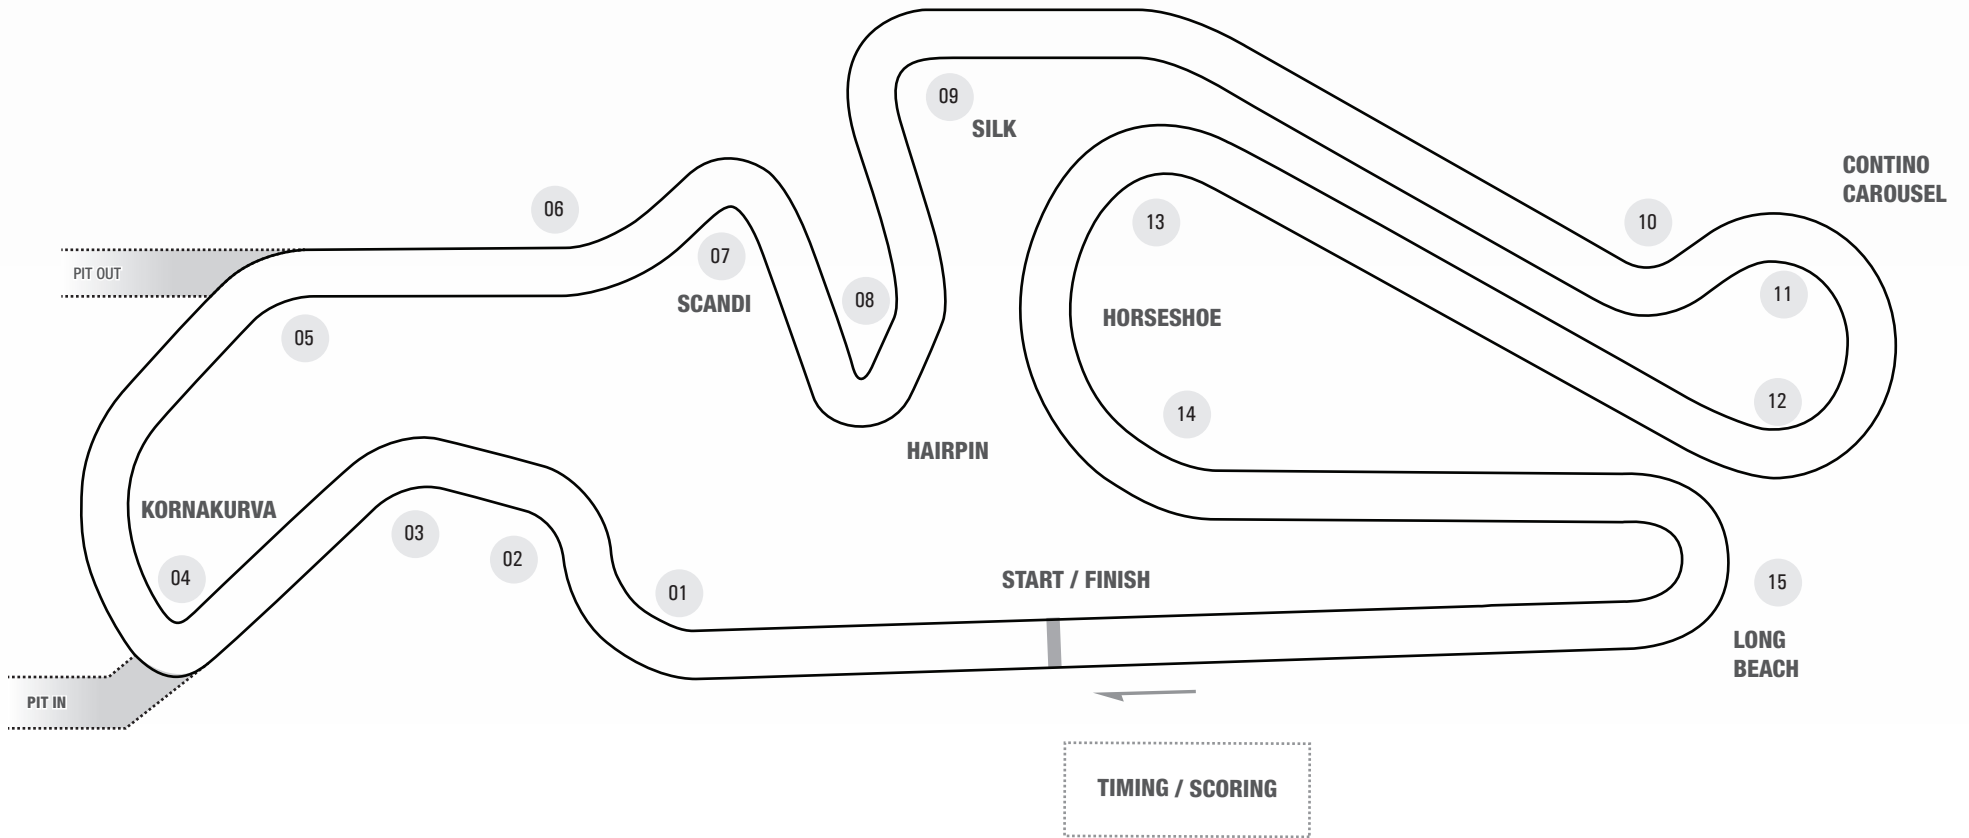

TOTAL LENGTH:	TRACK WIDTH:	COURSE DIRECTION:	TIMING BEACON:
.625 MILES / 1 KM	30 FT. / 9.1 METERS	 CLOCKWISE	DRIVERS' LEFT

**CLASSICO COURSE**

CALSPEED KARTING » 9300 CHERRY AVE. FONTANA, CA 92335 » TEL (951) 506.9363 » [CALSPPEEDKARTING.COM](http://CALSPPEEDKARTING.COM)

.750 MILES / 1.2 KM	30 FT. / 9.1 METERS	 CLOCKWISE	DRIVERS' LEFT
---------------------	---------------------	---	---------------

**NUOVO COURSE**

CALSPEED KARTING » 9300 CHERRY AVE. FONTANA, CA 92335 » TEL (951) 506.9363 » [CALSPPEEDKARTING.COM](http://CALSPPEEDKARTING.COM)

.750 MILES / 1.2 KM	30 FT. / 9.1 METERS	 CLOCKWISE	DRIVERS' LEFT
---------------------	---------------------	---	---------------

**GRANDE COURSE**

CALSPEED KARTING » 9300 CHERRY AVE. FONTANA, CA 92335 » TEL (951) 506.9363 » [CALSPPEEDKARTING.COM](http://CALSPPEEDKARTING.COM)

.750 MILES / 1.2 KM	30 FT. / 9.1 METERS	 CLOCKWISE	DRIVERS' LEFT
---------------------	---------------------	---	---------------

**SPORTIVO COURSE**

CALSPEED KARTING » 9300 CHERRY AVE. FONTANA, CA 92335 » TEL (951) 506.9363 » [CALSPPEEDKARTING.COM](http://CALSPPEEDKARTING.COM)